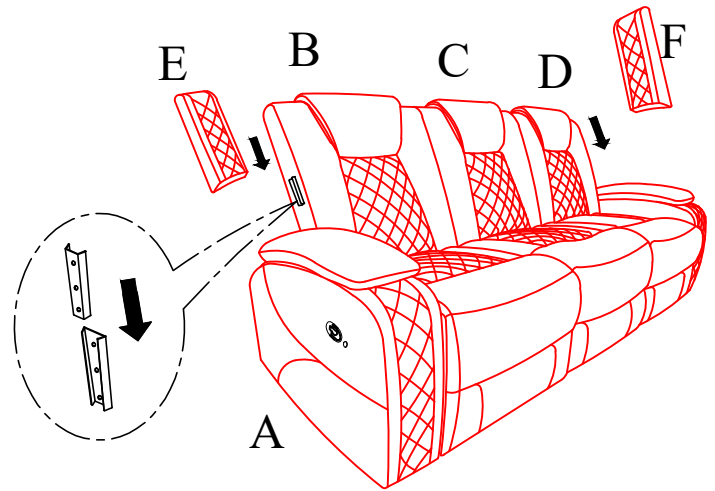

# ASSEMBLY INSTRUCTIONS

ORION COLLECTION

ITEM: U1769-30-BLK

DESCRIPTION : ORION SOFA W/DUAL RECLINERS - BLACK

Thank you for purchasing this quality product. Be sure to check all packing materials carefully for small parts, which may have come loose during shipment. Identify and count all items and compare with the parts list shown below. It is recommended to have two people during assembling and to remove the back and base of the furniture out from the box. **Please follow the drawings below to assemble the item**

## Parts List

NO.	DESCRIPTION	SKETCH	Q'TY
A	Seat		1 PC
B	Left Backrest		1 PC
C	Middle Backrest		1 PC
D	Right Backrest		1 PC
E	Left ear		1 PC
F	Right ear		1 PC
G	Plug		1 PC

All images shown are for illustration purpose only.  
Actual product may vary due to product enhancement.

## Step 1:

Attach Backrest (B/C/D) to the Seat (A)

## Step 2:

Attach the Left ear (E) and Right ear (F) to Left Backrest (B) and Right Backrest (D)