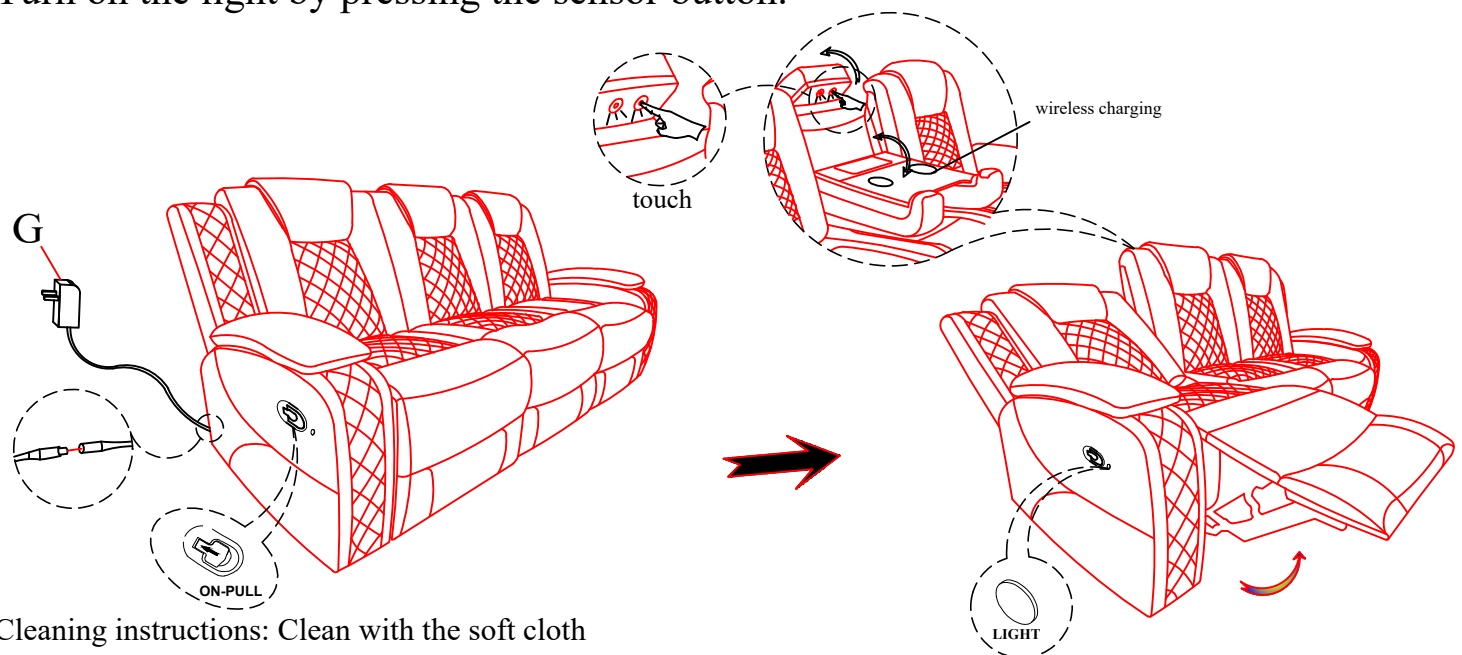

# ASSEMBLY INSTRUCTIONS

ORION COLLECTION

ITEM: U1769-30-BLK

DESCRIPTION : ORION SOFA W/DUAL RECLINERS - BLACK

Thank you for purchasing this quality product. Be sure to check all packing materials carefully for small parts, which may have come loose during shipment. Identify and count all items and compare with the parts list shown below. It is recommended to have two people during assembling and to remove the back and base of the furniture out from the box. **Please follow the drawings below to assemble the item**

## Step 1:

Attach Backrest (B/C/D) to the Seat (A)

## Step 2:

Attach the Left ear (E) and Right ear (F) to Left Backrest (B) and Right Backrest (D)

## Step 3:

Open the footrest by pulling the handle.

Connect the power source to use the lamp and wirelessly charge.

Turn on the light by pressing the sensor button.

Cleaning instructions: Clean with the soft cloth