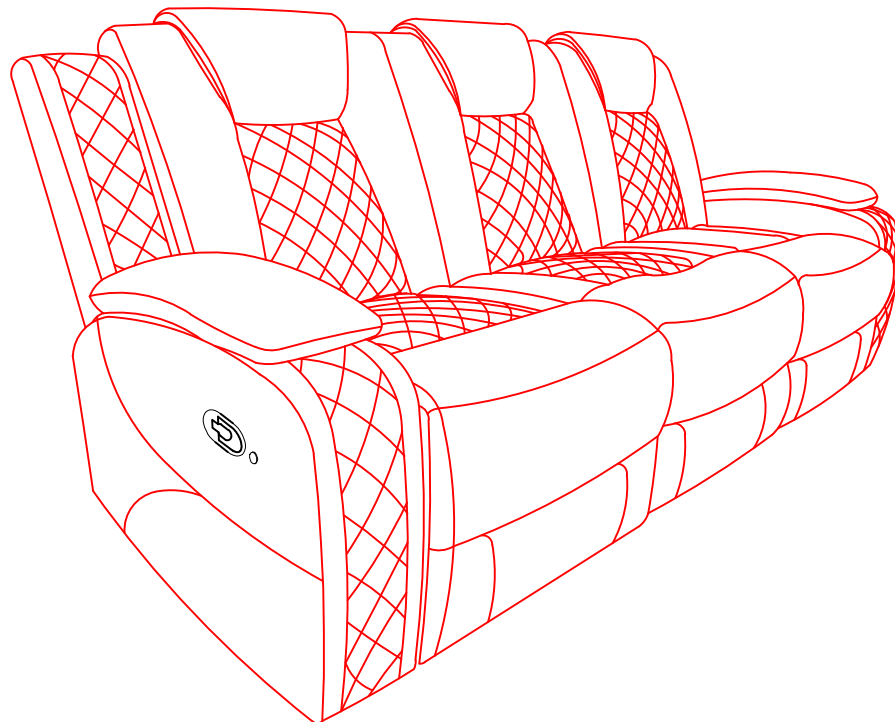

# ASSEMBLY INSTRUCTIONS

ORION COLLECTION

ITEM: U1769-30-BLK

DESCRIPTION : ORION SOFA W/DUAL RECLINERS - BLACK

Thank you for purchasing this quality product. Be sure to check all packing materials carefully for small parts, which may have come loose during shipment. Identify and count all items and compare with the parts list shown below. It is recommended to have two people during assembling and to remove the back and base of the furniture out from the box. **Please follow the drawings below to assemble the item**

## Parts List

NO.	DESCRIPTION	SKETCH	Q'TY
A	Seat		1 PC
B	Left Backrest		1 PC
C	Middle Backrest		1 PC
D	Right Backrest		1 PC
E	Left ear		1 PC
F	Right ear		1 PC
G	Plug		1 PC

All images shown are for illustration purpose only.  
Actual product may vary due to product enhancement.

# ASSEMBLY INSTRUCTIONS

ORION COLLECTION

ITEM: U1769-30-BLK

DESCRIPTION : ORION SOFA WDUAL RECLINERS - BLACK

## Step 1:

Attach Backrest (B/C/D) to the Seat (A)