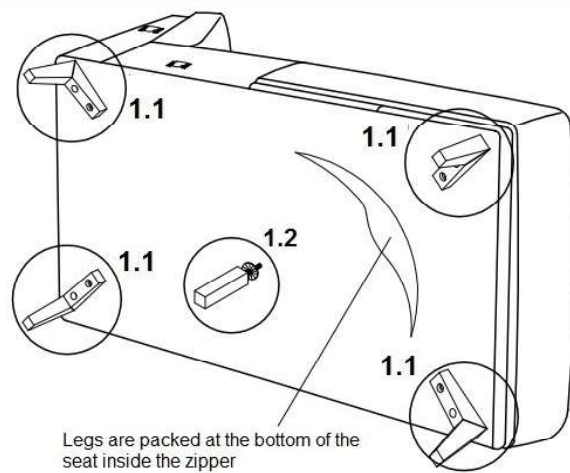

Thank you for purchasing this quality product. Be sure to check all packing materials carefully for small parts, which may have come loose during shipment. Identify and count all items and compare with the parts list and/or hardware list shown below.

CAUTIONS :

1. Check contents against hardware list.
2. Familiarize yourself with the components and hardware by reviewing the Assembly Instructions.
3. Do not over tighten the screws and bolts as it may damage the threads.
4. Keep all hardware parts out of reach of children.
5. Please always "LIFT UP & MOVE" the upholstery when you want to reposition it.

HARDWARE LIST DESCRIPTION			L9966-17 LUCCA CHAISE	L9966-20 LUCCA LOVESEAT
A	LEG		4 PCS	4 PCS
B	M8 x 50mm		8 PCS	8 PCS
C	FLAT WASHER		8 PCS	8 PCS
D	ALLEN KEY M5		1 PC	1 PC
D	SUPPORT LEG		1 PC	1 PC

DETAIL 1.1