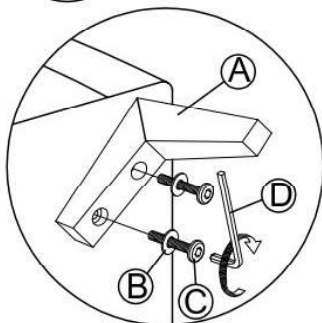

HARDWARE LIST DESCRIPTION	L985-17 ALTAMURA 2 SEATER	L985-30 ALTAMURA 3 SEATER
A M8 x 25mm SCREW 	8 PCS	8 PCS
B WOODEN LEG 	4 PCS	4 PCS
C M5 ALLEN KEY 	1 PC	1 PC
D SUPPORT LEG 	1 PC	1 PC

DETAIL 1.1

DETAIL 1.2

Thank you for purchasing this quality product. Be sure to check all packing materials carefully for small parts, which may have come loose during shipment. Identify and count all items and compare with the parts list and/or hardware list shown below.

HARDWARE LIST DESCRIPTION			L9966-17 LUCCA CHAISE	L9966-20 LUCCA LOVESEAT
A	LEG		4 PCS	4 PCS
B	M8 x 50mm		8 PCS	8 PCS
C	FLAT WASHER		8 PCS	8 PCS
D	ALLEN KEY M5		1 PC	1 PC
D	SUPPORT LEG		1 PC	1 PC

DETAIL 1.1