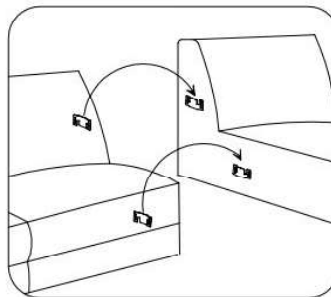

Thank you for purchasing this quality product. Be sure to check all packing materials carefully for small parts, which may have come loose during shipment. Identify and count all items and compare with the parts list and/or hardware list shown below.

CAUTIONS :

1. Check contents against hardware list.
2. Familiarize yourself with the components and hardware by reviewing the Assembly Instructions.
3. Do not over tighten the screws and bolts as it may damage the threads.
4. Keep all hardware parts out of reach of children.
5. Please always "LIFT UP & MOVE" the upholstery when you want to reposition it.

HARDWARE LIST DESCRIPTION			L9966-17 LUCCA CHAISE	L9966-20 LUCCA LOVESEAT
A	LEG		4 PCS	4 PCS
B	M8 x 50mm		8 PCS	8 PCS
C	FLAT WASHER		8 PCS	8 PCS
D	ALLEN KEY M5		1 PC	1 PC
D	SUPPORT LEG		1 PC	1 PC

DETAIL 1.2