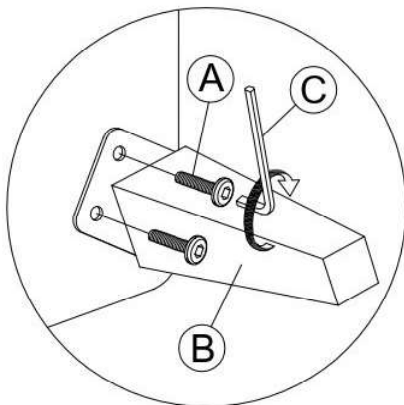

Thank you for purchasing this quality product. Be sure to check all packing materials carefully for small parts, which may have come loose during shipment. Identify and count all items and compare with the parts list and/or hardware list shown below.

CAUTIONS :

1. Check contents against hardware list.
2. Familiarize yourself with the components and hardware by reviewing the Assembly Instructions.
3. Do not over tighten the screws and bolts as it may damage the threads.
4. Keep all hardware parts out of reach of children.
5. Please always "LIFT UP & MOVE" the upholstery when you want to reposition it.

HARDWARE LIST DESCRIPTION	L985-17 ALTAMURA 2 SEATER	L985-30 ALTAMURA 3 SEATER
A M8 x 25mm SCREW	8 PCS	8 PCS
B WOODEN LEG	4 PCS	4 PCS
C M5 ALLEN KEY	1 PC	1 PC
D SUPPORT LEG	1 PC	1 PC

DETAIL 1.1