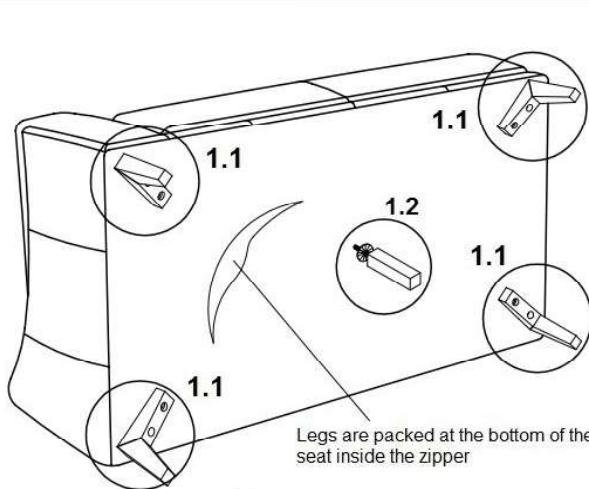

Thank you for purchasing this quality product. Be sure to check all packing materials carefully for small parts, which may have come loose during shipment. Identify and count all items and compare with the parts list and/or hardware list shown below.

CAUTIONS :

1. Check contents against hardware list.
2. Familiarize yourself with the components and hardware by reviewing the Assembly Instructions.
3. Do not over tighten the screws and bolts as it may damage the threads.
4. Keep all hardware parts out of reach of children.
5. Please always "LIFT UP & MOVE" the upholstery when you want to reposition it.

HARDWARE LIST DESCRIPTION			L9966-17 LUCCA CHAISE	L9966-20 LUCCA LOVESEAT
A	LEG		4 PCS	4 PCS
B	M8 x 50mm		8 PCS	8 PCS
C	FLAT WASHER		8 PCS	8 PCS
D	ALLEN KEY M5		1 PC	1 PC
D	SUPPORT LEG		1 PC	1 PC

DETAIL 1.1