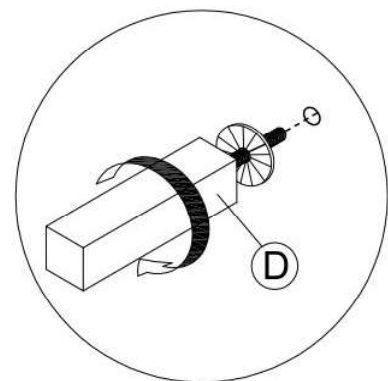

Thank you for purchasing this quality product. Be sure to check all packing materials carefully for small parts, which may have come loose during shipment. Identify and count all items and compare with the parts list and/or hardware list shown below.

CAUTIONS :

1. Check contents against hardware list.
2. Familiarize yourself with the components and hardware by reviewing the Assembly Instructions.
3. Do not over tighten the screws and bolts as it may damage the threads.
4. Keep all hardware parts out of reach of children.
5. Please always "LIFT UP & MOVE" the upholstery when you want to reposition it.

HARDWARE LIST DESCRIPTION	L985-17 ALTAMURA 2 SEATER	L985-30 ALTAMURA 3 SEATER
A M8 x 25mm SCREW	8 PCS	8 PCS
B WOODEN LEG	4 PCS	4 PCS
C M5 ALLEN KEY	1 PC	1 PC
D SUPPORT LEG	1 PC	1 PC

DETAIL 1.2