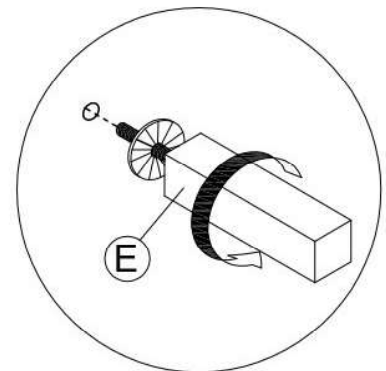

CAUTIONS :

1. Check contents against hardware list.
2. Familiarize yourself with the components and hardware by reviewing the Assembly Instructions.
3. Do not over tighten the screws and bolts as it may damage the threads.
4. Keep all hardware parts out of reach of children.
5. Please always "LIFT UP & MOVE" the upholstery when you want to reposition it.

HARDWARE LIST		
NO.	DESCRIPTION	QTY
A	LEG 	4 PCS
B	M8 X 50mm 	8 PCS
C	FLAT WASHER 	8 PCS
D	ALLEN KEY M5 	1 PC
E	SUPPORT LEG 	1 PC

Legs are packed at the bottom of the seat inside the zipper

DETAIL 1.1

DETAIL 1.2