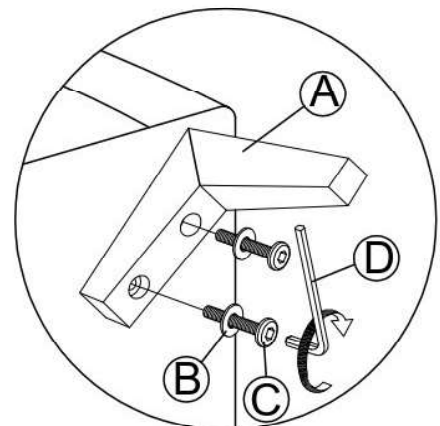

Thank you for purchasing this quality product. Be sure to check all packing materials carefully for small parts, which may have come loose during shipment. Identify and count all items and compare with the parts list and/or hardware list shown below.

CAUTIONS :

1. Check contents against hardware list.
2. Familiarize yourself with the components and hardware by reviewing the Assembly Instructions.
3. Do not over tighten the screws and bolts as it may damage the threads.
4. Keep all hardware parts out of reach of children.
5. Please always "LIFT UP & MOVE" the upholstery when you want to reposition it.

HARDWARE LIST		
NO.	DESCRIPTION	QTY
A	LEG 	4 PCS
B	M8 X 50mm 	8 PCS
C	FLAT WASHER 	8 PCS
D	ALLEN KEY M5 	1 PC
E	SUPPORT LEG 	1 PC

Legs are packed at the bottom of the seat inside the zipper

DETAIL 1.1

DETAIL 1.2