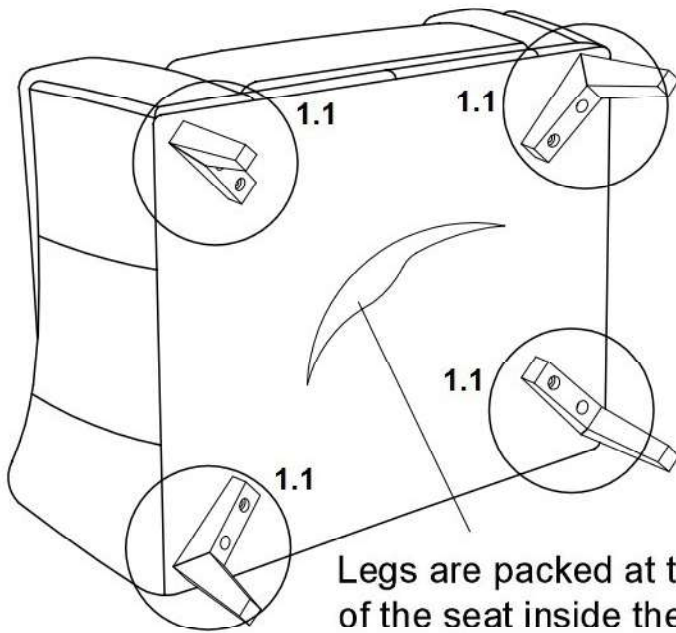

Thank you for purchasing this quality product. Be sure to check all packing materials carefully for small parts, which may have come loose during shipment. Identify and count all items and compare with the parts list and/or hardware list shown below.

**CAUTIONS :**

1. Check contents against hardware list.
2. Familiarize yourself with the components and hardware by reviewing the Assembly Instructions.
3. Do not over tighten the screws and bolts as it may damage the threads.
4. Keep all hardware parts out of reach of children.
5. Please always "LIFT UP & MOVE" the upholstery when you want to reposition it.

**HARDWARE LIST**

NO.	DESCRIPTION	QTY
A	LEG 	4 PCS
B	M8 X 50mm 	8 PCS
C	FLAT WASHER 	8 PCS
D	ALLEN KEY M5 	1 PC

Legs are packed at the bottom of the seat inside the zipper

**DETAIL 1.1**