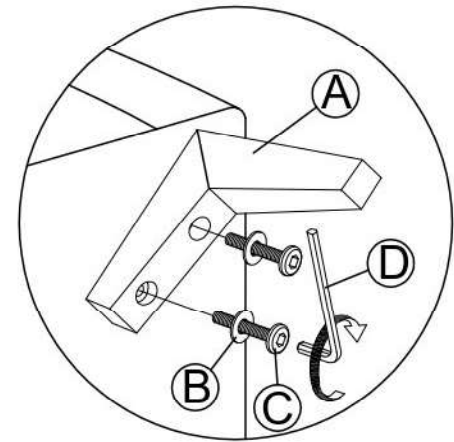

**CAUTIONS :**

1. Check contents against hardware list.
2. Familiarize yourself with the components and hardware by reviewing the Assembly Instructions.
3. Do not over tighten the screws and bolts as it may damage the threads.
4. Keep all hardware parts out of reach of children.
5. Please always "LIFT UP & MOVE" the upholstery when you want to reposition it.

**HARDWARE LIST**

NO.	DESCRIPTION	QTY
A	LEG 	4 PCS
B	M8 X 50mm 	8 PCS
C	FLAT WASHER 	8 PCS
D	ALLEN KEY M5 	1 PC

Legs are packed at the bottom of the seat inside the zipper

**DETAIL 1.1**