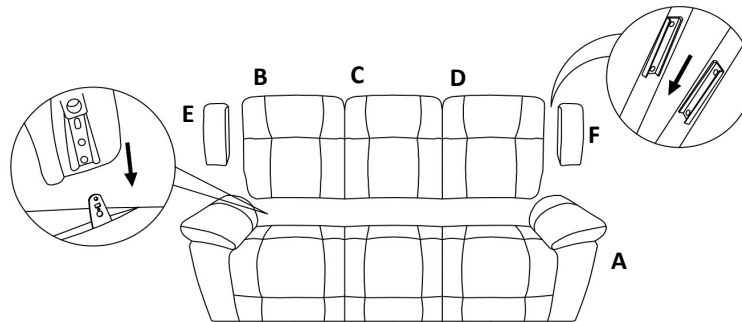

ASSEMBLY INSTRUCTIONS

ITEM NO.: L2642-30

TAGGART LEATHER SOFA W/DUAL RECLINER

Thank you for purchasing this quality product, Be sure to check all packing materials carefully for small parts, which may have come loose during shipment, Identify and count all items and compare with the parts list shown below. It is recommended to have two people during assembling and to remove the back and base of the furniture out from the box. **Please follow the drawings below to assemble the item**

Parts List			
NO.	DESCRIPTION	SKETCH	Q'TY
A	SEAT		1 PC
B	LEFT BACKREST		1 PC
C	MIDDLE BACKREST		1 PC
D	RIGHT BACKREST		1 PC
E	LEFT WING		1 PC
F	RIGHT WING		1 PC

SETP 1