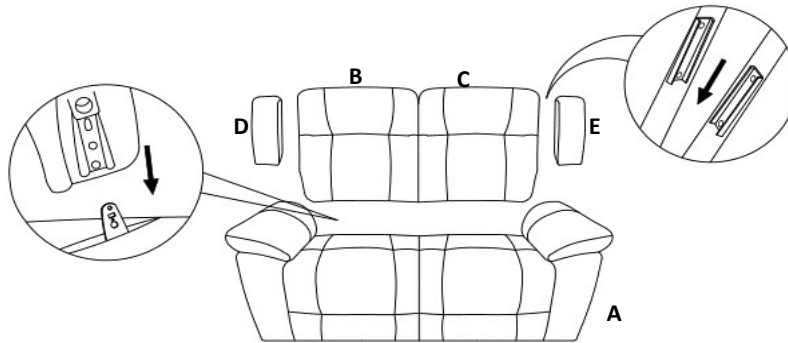

ASSEMBLY INSTRUCTIONS

ITEM NO.: L2642-20

TAGGART LEATHER LOVESEAT W/ DUAL RECLINERS

Thank you for purchasing this quality product, Be sure to check all packing materials carefully for small parts, which may have come loose during shipment, Identify and count all items and compare with the parts list shown below. It is recommended to have two people during assembling and to remove the back and base of the furniture out from the box. **Please follow the drawings below to assemble the item**

Parts List			
NO.	DESCRIPTION	SKETCH	Q'TY
A	SEAT		1 PC
B	LEFT BACKREST		1 PC
C	RIGHT BACKREST		1 PC
D	LEFT WING		1 PC
E	RIGHT WING		1 PC

SETP 1

SETP 2