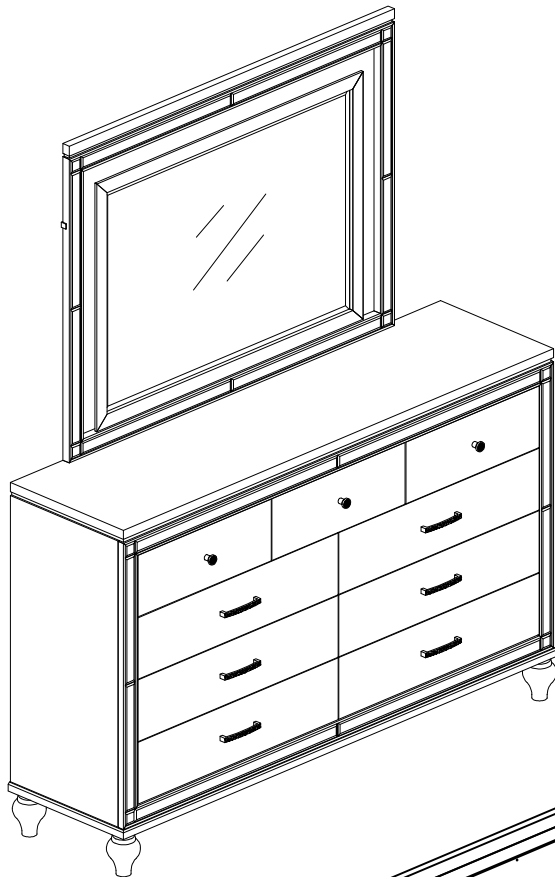

Assembly Instructions

VALENTINO DRESSER / BA9698-050

VALENTINO LIGHTED MIRROR / BA9698-060

Thank you for purchasing this quality product. Be sure to check all packing materials carefully for small parts, which may have come loose inside the carton during shipment. Identify and count all items and compare with the parts list and hardware list shown below.

PARTS LIST			
NO	DESCRIPTION	SKETCH	QTY
1	DRESSER		1 PC
2	MIRROR		1 PC
3	MIRROR SUPPORT		2 PCS

HARDWARE LIST			
NO	DESCRIPTION	SKETCH	QTY
A	JCBC BOLT - M6 x 35mm		8 PCS
B	SPRING WASHER - M6		8 PCS
C	FLAT WASHER - M6		8 PCS
D	ALLEN KEY - M4		1 PC