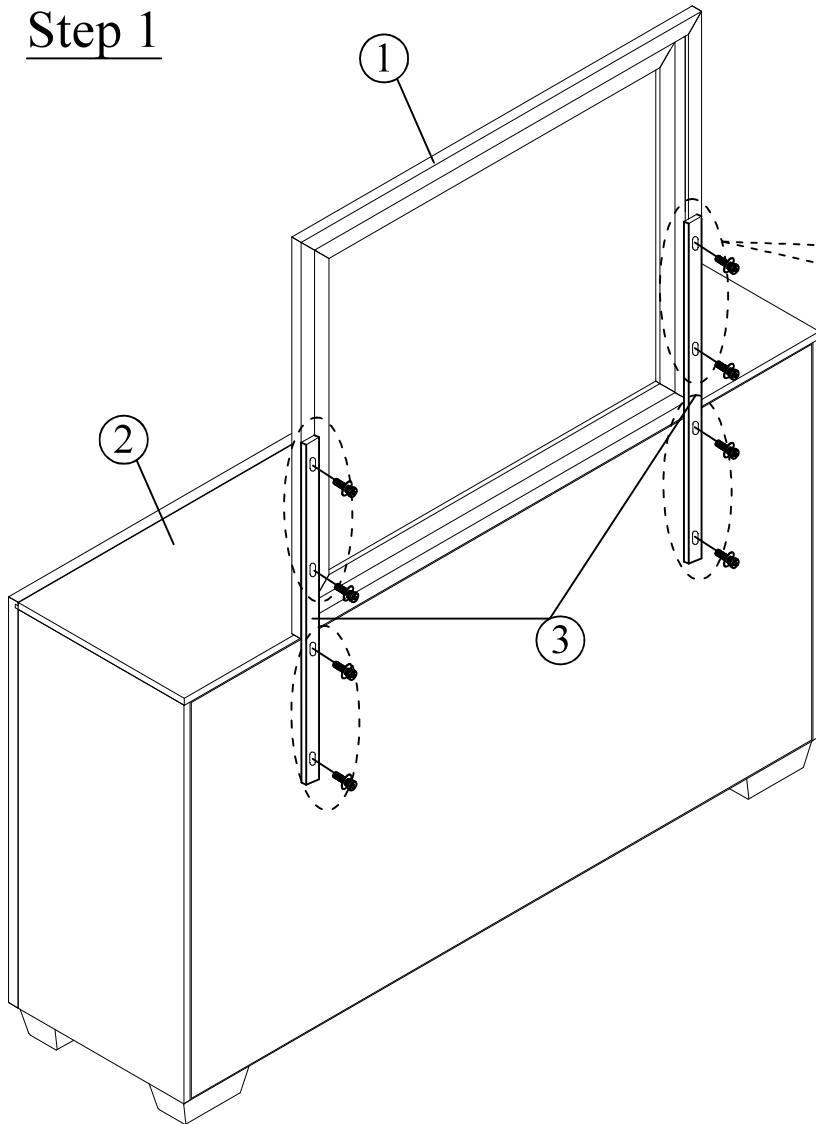

ASSEMBLY INSTRUCTIONS

ITEM NO: B2025-050 LUXOR DRESSER
B2025-060 LUXOR MIRROR

Thank you for purchasing this quality product. Be sure to check all packing material carefully for small parts ,which may have come loose inside the carton during shipment. Identify and count all items and compare with the parts list and/or hardware list shown below.

PARTS LIST			
NO.	Description	Sketch	Q'ty
1	MIRROR		1pc
2	DRESSER		1pc
3	MIRROR SUPPOTR (PACKED WITH MIRROR)		2pcs

HARDWARE LIST			
NO.	Description	Sketch	Q'ty
A	BOLT Ø1/4 " x 1-1/2"		8PCS
B	FLAT WASHER Ø1/4 "		8PCS
C	SPRING WASHER Ø1/4 "		8PCS
D	ALLEN KEY 4x58x22mm		1pc

Step 1