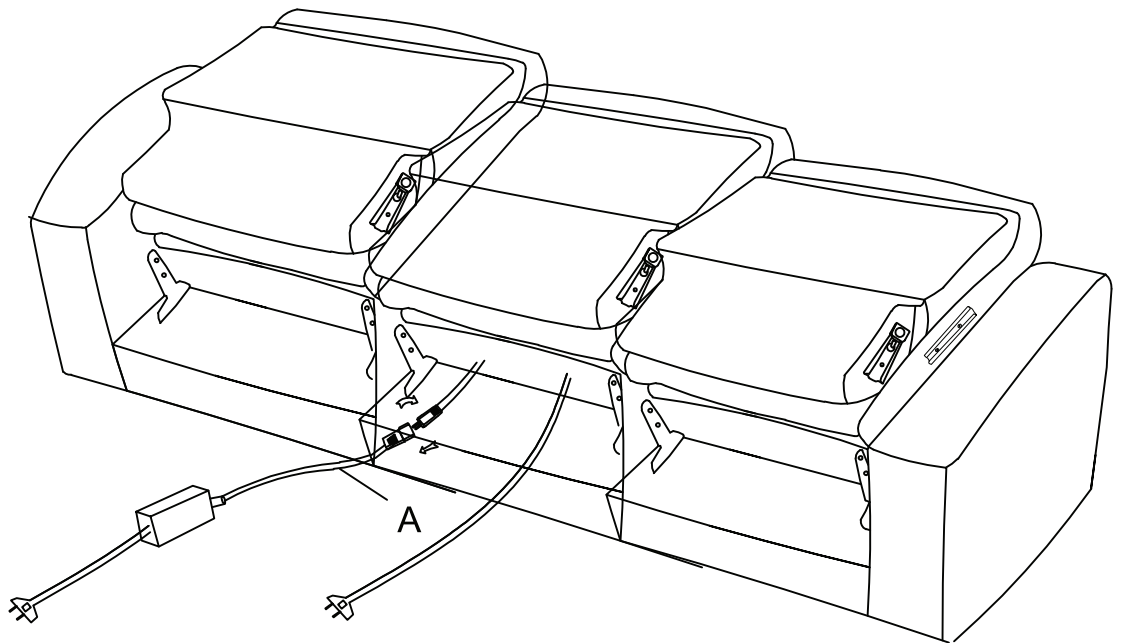

Power Assembly Instruction

Item	Picture	Description	Quantity
A		Power Supply	1 PC

All images shown are for illustration purpose only.
Actual product may vary due to product enhancement.