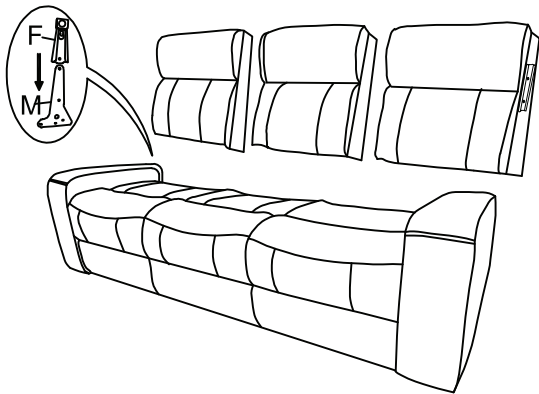

# Assembly Instruction

Item No.:U2413-30

ATTICUS DUAL RECLINER SOFA

Thank you for purchasing this quality product. Be sure to check all packing materials carefully for small parts, which may have come loose during shipment. Identify and count all items and compare with the parts list and/or hardware list shown below. It is recommended to have two people during assembling and to remove the backs and base of the furniture out from the box.

## Please follow the drawings below to assemble the item

Step 1: Please align and insert the metal bracket (F) on the back rest onto the metal bracket (M) of the seat. Please make sure the metal brackets (F) and (M) are inserted all the way and secured into position.

Step 2: Please align and insert the LSF wing and RSF wing onto the back rest. Please make sure the wings are inserted all the way and secured into position.

All images shown are for illustration purpose only.  
Actual product may vary due to product enhancement.