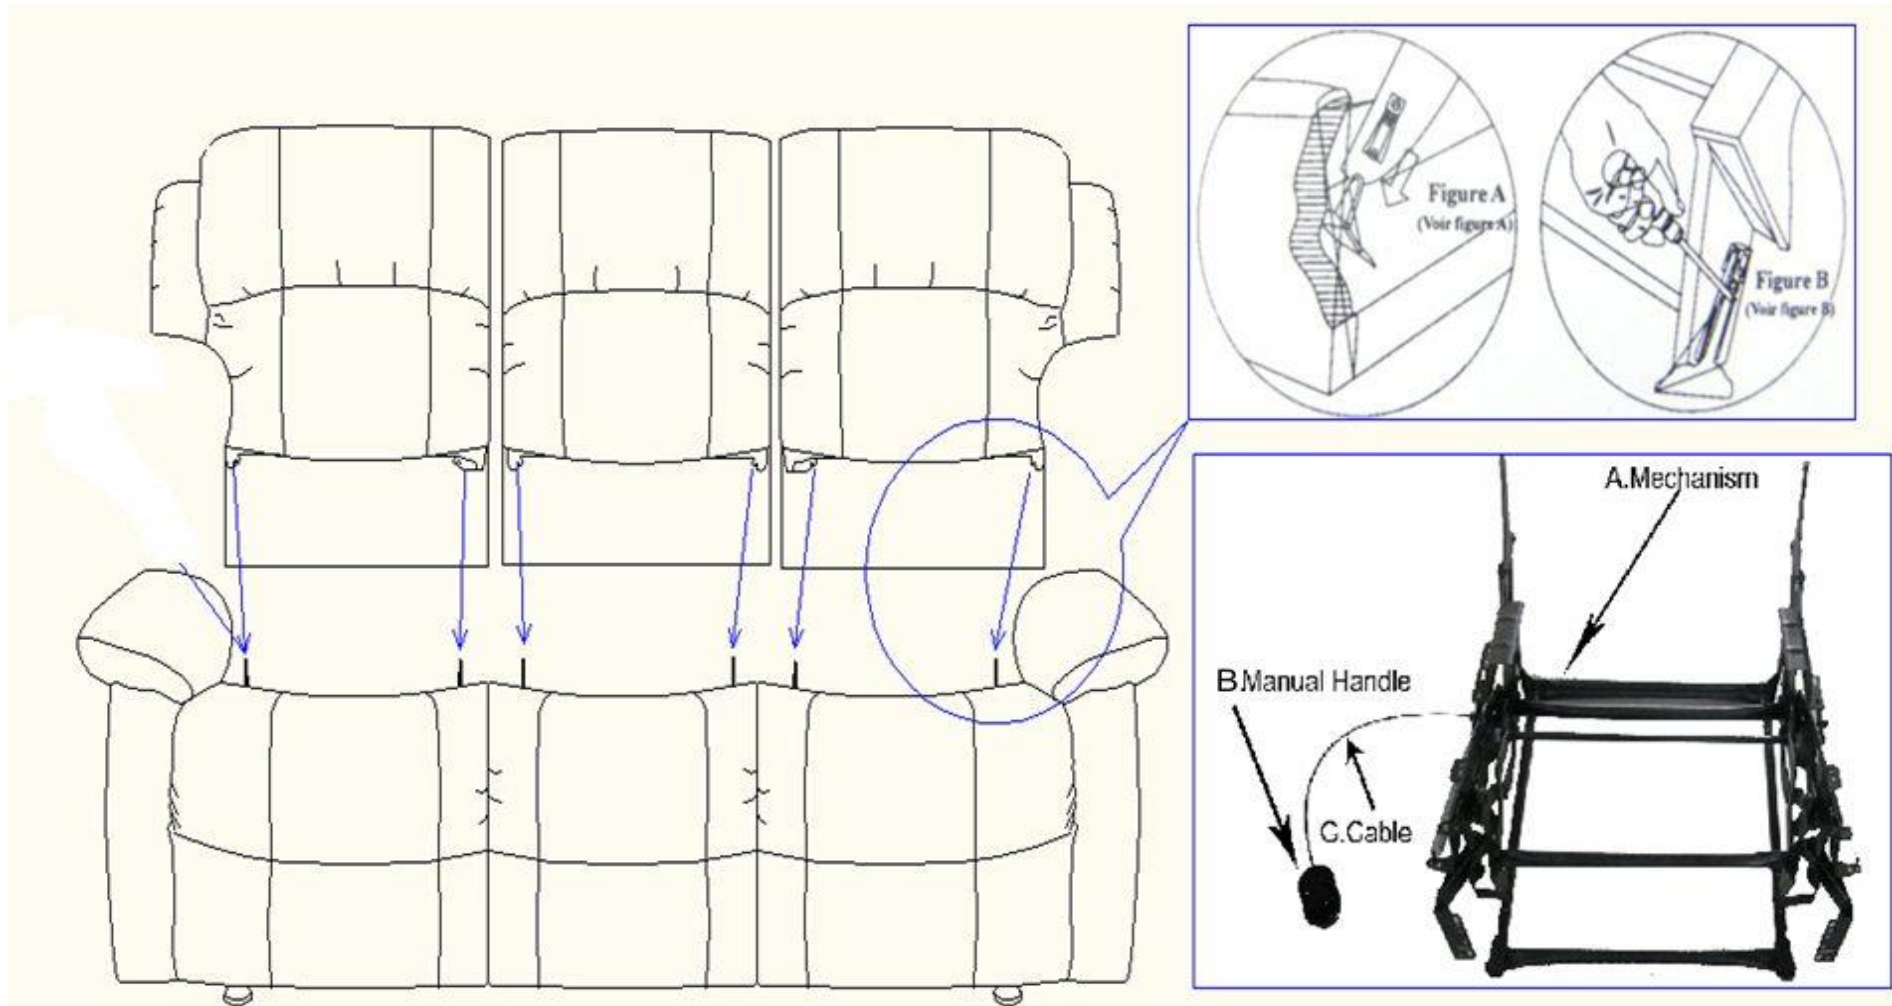

## NON POWER MOTION UPHOLSTERY (Most Collections)

### Assembly & Parts List

For Parts Orders:

Email [parts@newclassicfurniture.com](mailto:parts@newclassicfurniture.com) or Fax Attn Parts Department: 909-484-2840

ITEM	DESCRIPTION	PART #
A1	RSF MECHANISM (LP)	P20-030-941
A2	LSF MECHANISM (LP)	P20-030-942
B	HANDLE/BUTTON (LP)	P20-030-944
C	CABLE (LP)	P20-030-943