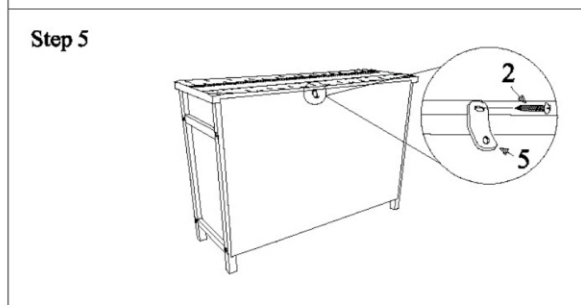

Model : T 2514 - 30 Buchanan Console / Server		ASSEMBLY INSTRUCTION	
Part List		No	Hardware List
A 	B 	1	Handle #2458 Screw 20mm 
Adjustable Shelf Upper/Lower - 2 pcs Removable Wine Rack - 1 pc		2	Adjust Shelf Support 
			5 Sets
			8 pcs

*** Notes : 1. Do not fully tighten the nut or bolt until all nuts and bolts are attached.
2. Do not over tighten the nut or bolt. This will avoid causing damage to the thread.

ANTI - TIPPING

No	Hardware List	Qty
1	Screw 20mm 	1 pc
2	Handle #2458 Screw 20mm 	1 pc
3	Handle #2458 Screw 20mm 	1 pc
4	Handle #2458 Screw 20mm 	2 pcs