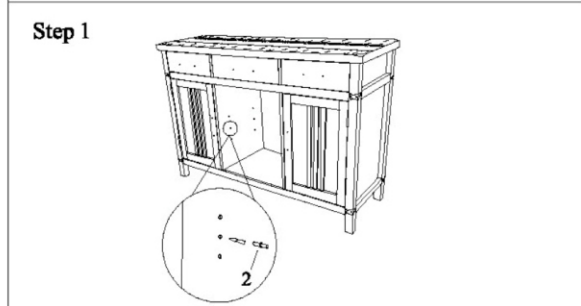

Model : T 2514 - 30 Buchanan Console / Server		ASSEMBLY INSTRUCTION	
Part List		No	Hardware List
A 	B 	1	Handle #2458 Screw 20mm 
Adjustable Shelf Upper/Lower - 2 pcs Removable Wine Rack - 1 pc		2	Adjust Shelf Support 
			5 Sets
			8 pcs