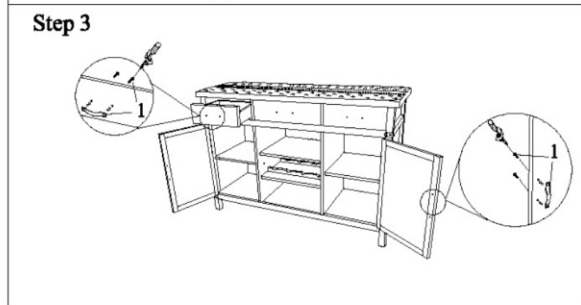

Model : T 2514 - 30 Buchanan Console / Server		ASSEMBLY INSTRUCTION	
Part List		No	Hardware List
A 	B 	1	Handle #2458 Screw 20mm 
Adjustable Shelf Upper/Lower - 2 pcs Removable Wine Rack - 1 pc		2	Adjust Shelf Support 
			5 Sets
			8 pcs

*** Notes : 1. Do not fully tighten the nut or bolt until all nuts and bolts are attached.
2. Do not over tighten the nut or bolt. This will avoid causing damage to the thread.

ANTI - TIPPING

No	Hardware List	Qty
1	Screw 20mm 	1 pc
2	Handle #2458 Screw 20mm 	1 pc
3	Handle #2458 Screw 20mm 	1 pc
4	Handle #2458 Screw 20mm 	2 pcs