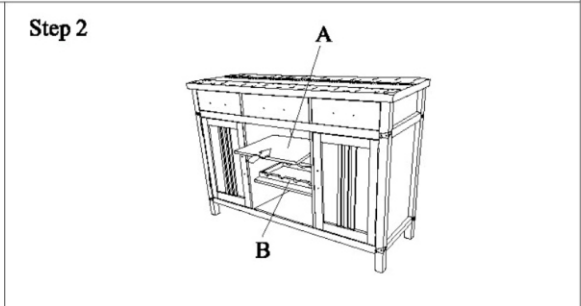

Model : T 2514 - 30 Buchanan Console / Server		ASSEMBLY INSTRUCTION	
Part List		No	Hardware List
A 	B 	1	Handle #2458 Screw 20mm 
Adjustable Shelf Upper/Lower - 2 pcs Removable Wine Rack - 1 pc		2	Adjust Shelf Support 
			5 Sets
			8 pcs

*** Notes : 1. Do not fully tighten the nut or bolt until all nuts and bolts are attached.
2. Do not over tighten the nut or bolt. This will avoid causing damage to the thread.

ANTI - TIPPING

No	Hardware List	Qty
1	Screw 20mm 	1 pc
2	Handle #2458 Screw 20mm 	1 pc
3	Handle #2458 Screw 20mm 	1 pc
4	Handle #2458 Screw 20mm 	2 pcs